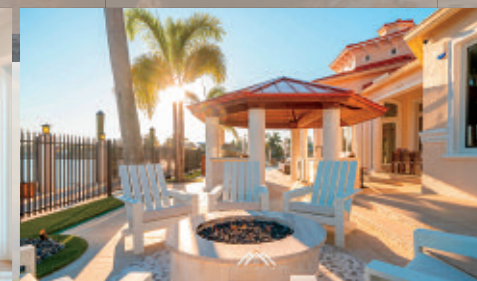

CUSTOM HOMES

@JLBUILDINGCONCEPT
 CONTACT US (781) 443-3095
 ADDRESS 2501 HILLSBORO BL
 DEERFIELD BEACH, FL UNIT 103

2609

DREAM. DESIGN. PLAN. BUILD
 www.jlbuildingconcept.com

18 Months No-Interest Financing