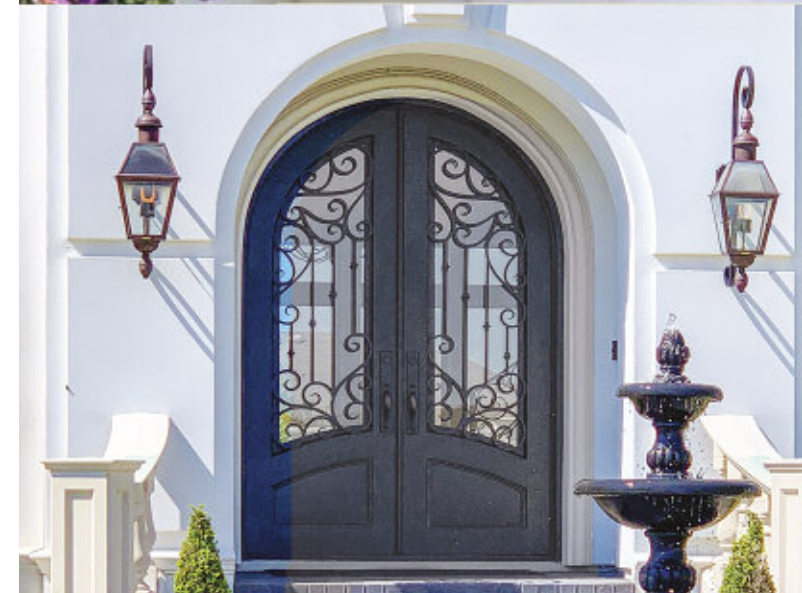

Plantation shutters in the master bedroom afford privacy for the owners, without taking away from the sweeping ocean views that characterize the room. "Toby really knows how to bring the outdoors in," say the owners. Here in the master bedroom, a classic David Hockney print overlooks a creamy-beige, leather-covered Brueton bench and a bed from Baker Furniture that pops against the white walls.

A serene atmosphere carries through to the master bedroom, where warm tones are repeated with a cream leather-upholstered bed and bench, and crisp white bed linens accented with chocolate brown. With this simplistic yet sophisticated design, Zack has truly created a peaceful elegance to last a lifetime.

- THE END -

PORTAL
E L E G A N C E