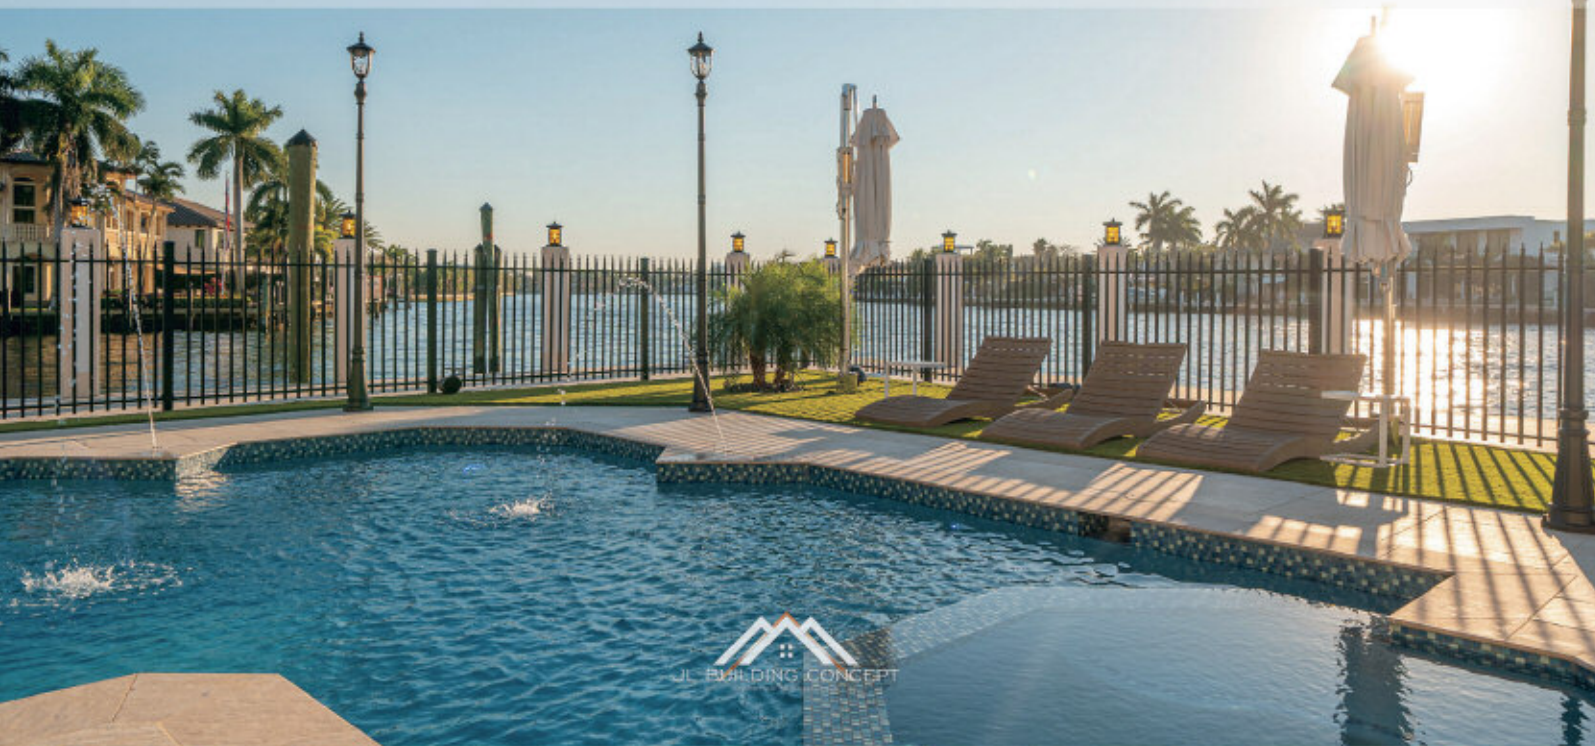

ENTERTAIN AREA

- Constructed from exquisite IPE wood, renowned for its durability and natural beauty, this outdoor TV box exudes elegance while ensuring maximum protection against the elements. Its 100% waterproofing technology guarantees that your TV remains safe and secure, regardless of the weather conditions.
- Enhance and embellish your outdoor experience with a state of the art, fully automated surround sound system spread throughout your Oasis.
- Immerse yourself in the epitome of outdoor leisure as you relax by the pool under automatic sunbrellas or savor the delights of a barbecue, all while enjoying your favorite shows or movies.

END

RESOLUTE

SCREENS & SHADES

Resolute Screens offers 25+ years of experience, excellent prices, and a large selection of blinds, hurricane screens, insect/solar screens, and awnings.

Our designers will work with your style & budget to create the perfect window treatment solution.

World-famous European and American brands. Stunning selection of fabrics and colors.

2023 SPRING AWNING PROMOTION

**FREE LED LIGHTING & WIND SENSOR
+ 50% OFF OUR FRONT DROP SCREEN**
With retractable awning purchase. Until May 31st.

- HURRICANE SHUTTERS
  Grade 200
- Retractable Awnings w/ LED option
- Motorized / Manual Screens
- "Duet" 2-Tone Roll-Up Blinds
- Motorized Projection Screens
- Mosquito & Solar Screens
- Drapes, Curtains, Blinds
- Sliding Panel Track Shades
- Commercial & Retail Solutions

FREE LIGHTING
with Retractable Awning Purchase

ResoluteScreens@gmail.com

561.571.4707
OR
954.874.6024

Licensed & Insured License # U-20970

www.ResoluteScreens.com

SHOWROOM - 15071 S. State Rd. 7 - DELRAY BEACH Follow us on Instagram @ResoluteScreensFL

WWW.JLBUILDINGCONCEPT.COM