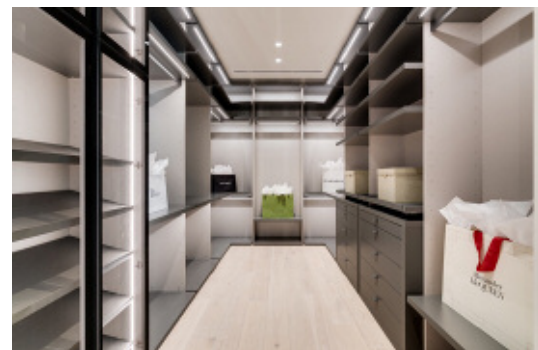

"Let Italkraft beautify your life with our exquisite cabinetry throughout your home. Call us now for a free design consultation."

ITALKRAFT
KITCHENS | BATHS | CLOSETS

4220 N. FEDERAL HIGHWAY FORT LAUDERDALE, FL 33308 / 954.990.7497 / OFFICEFTL@ITALKRAFT.COM
ITALKRAFTFORTLAUDERDALE.COM

Improve your Life
by improving your Home.

mti°
Juliet

South Floridas ONLY Fully Functional Showroom
400 TUBS IN STOCK, MOSTLY FREESTANDING!
60 Tubs On The Floor To Touch & Feel -
Best Prices and Best Service! Freestanding Tubs | Faucets | Vanities
Anything for your Bathroom or Kitchen

**BUY WHERE THE BUILDERS
BUY & SAVE**

35-40% OFF MOST ITEMS!
(OFF LIST PRICES)

"It's worth the trip from anywhere!"

Family owned for 37 years | Friendly Team members

1387 Shotgun Road | Sunrise, Florida 33326
www.dougstubs.com
(954) 423-2250
(Located near Weston) MON-SAT 9:00-5:00