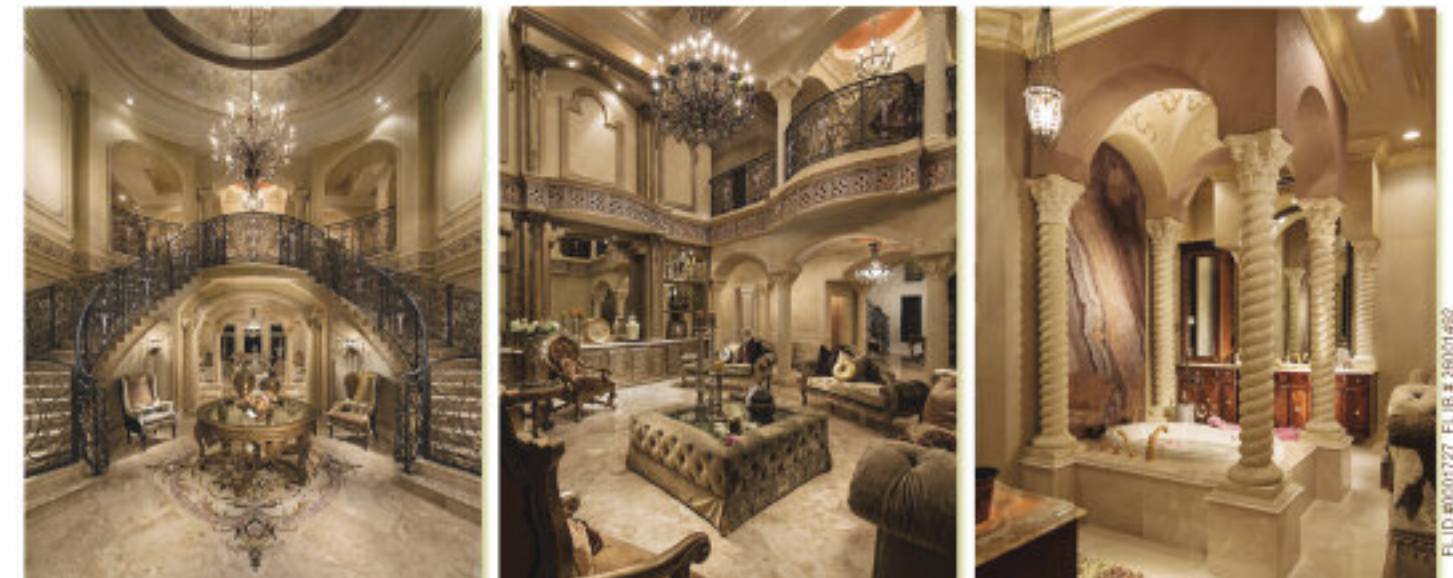

FLID #0001727 FL IB # 26001492