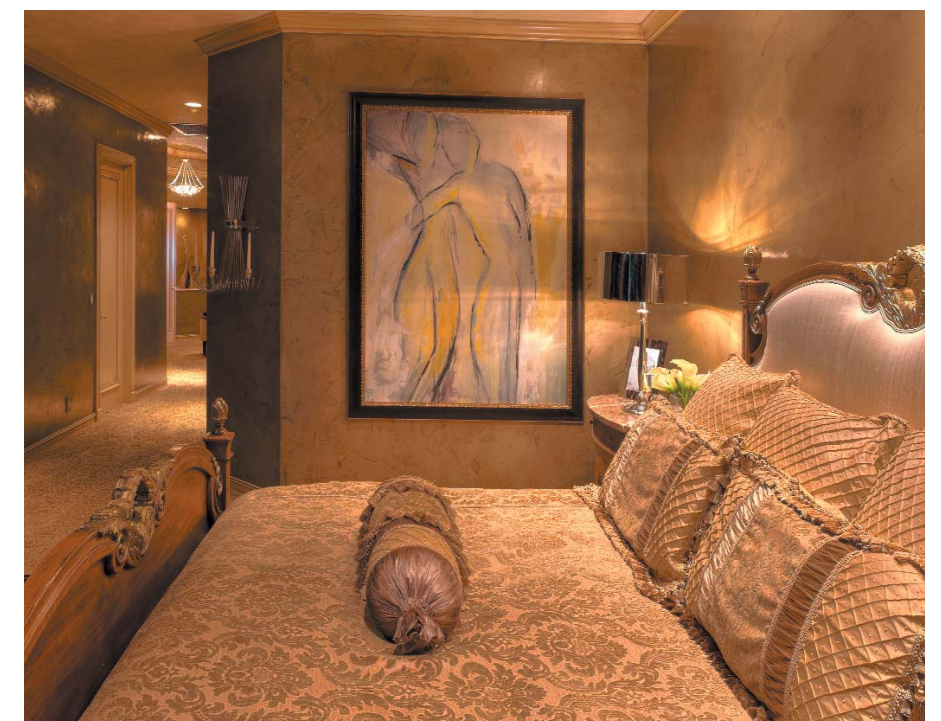

The first phase began in the master bedroom suite (below and next page). The entrance set the tone of WOW where am I? Manhattan? This vignette could not get any sexier. The modern (Christopher Guy) telephone bench at the entrance with the abstract art above sets the tone of what is to come (left). The lighting also plays an important part to this setting. A monochromatic color scheme accented the traditional furnishings. The walls were painted in a metallic, silver plaster technique. The beauty of this room was to allow the feeling of the outdoors in. The French doors allowed access to the pool side overlooking the lake. The elegance of this room represented a Hollywood type feel. The long shag wall to wall carpeting (contemporary in nature and traditional style) swag/panel window treatments created a cozy warmth to this large 1000 + s/f suite. The oil on canvas silhouette art added a romantic flare and elegance to this space.

The master bathroom (next page) exudes elegance and keeps within the guide lines requested. The over-sized chandelier consisting of crystal and French-cut pendalogs set the stage!

The overstuffed custom ottoman placed directly under the chandelier creates balance in the space. A perfect place to sit and relax. The custom -window treatments over the Roman tub softened the back drop of the blocked glass window. The tone of this space gives you the feeling of an old-world, opulent feel.