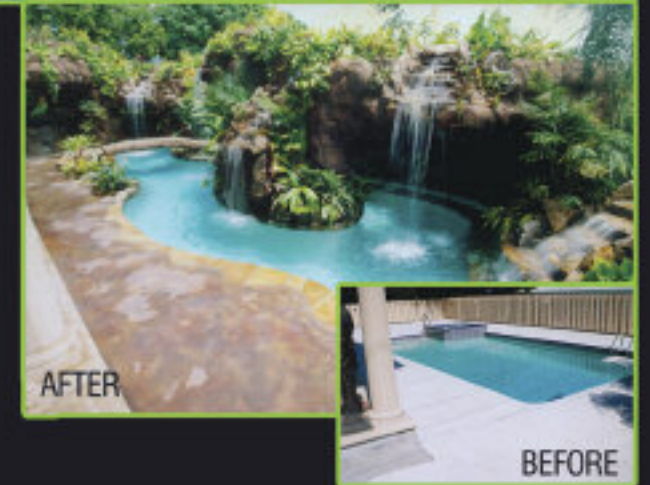

FL ID #00201727 FL IB # 28001462

GRAND CYPRESS ESTATES - PARKLAND

BEFORE

AFTER

AFTER

BEFORE

- New Pool & Spa Construction
- Complete Pool Remodeling
- Tile & Stone Bars & Barbeques
- Natural Stone Waterfalls, Ponds and Patios
- Jungle Landscaping