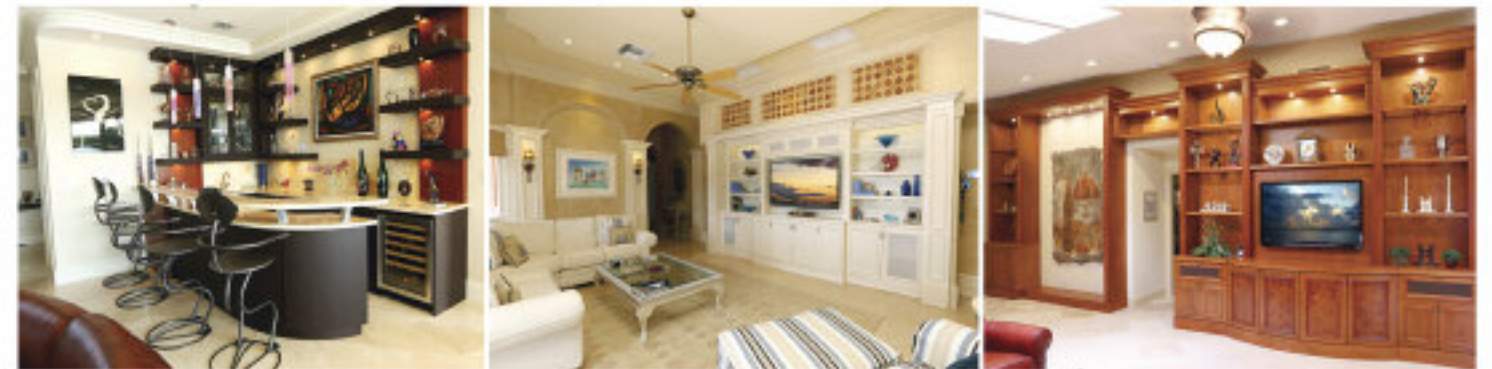

*Come & Experience the
Quality of our Craftsmanship and Service*