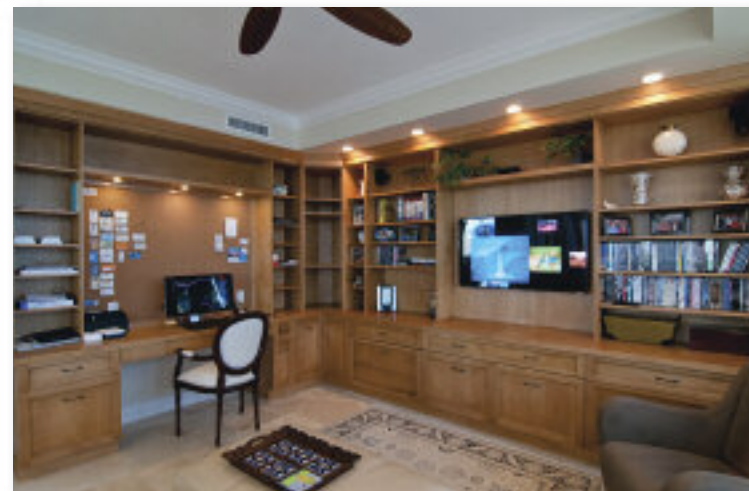

MARBLE POLISHING & RESTORATION

SPECIALIZING IN ALL KINDS OF MARBLE INCLUDING TERRAZZO AND COUNTERTOPS

WE HAVE OVER 25 YEARS OF EXPERIENCE IN:

- FULL MARBLE RESTORATION
- MARBLE GRINDING
- MARBLE CRYSTALLIZING
- MARBLE DIAMOND CUT
- MARBLE POLISHING
- WATER STAIN REMOVAL
- MARBLE CLEANING
- COUNTERTOP POLISHING

15% DISCOUNT*
with Mention of this Ad

SERVING DADE, BROWARD & PALM BEACH COUNTIES - FRIENDLY & PROFESSIONAL TECHNICIANS
CALL NOW FOR A FREE ESTIMATE WITH NO OBLIGATION **WE WORK WITH DESIGNERS!**

877-54-SHINE (74463) | 305-396-3856 | 954 324 8265 | 561 288 1708 | WWW.DRSHINE.NET