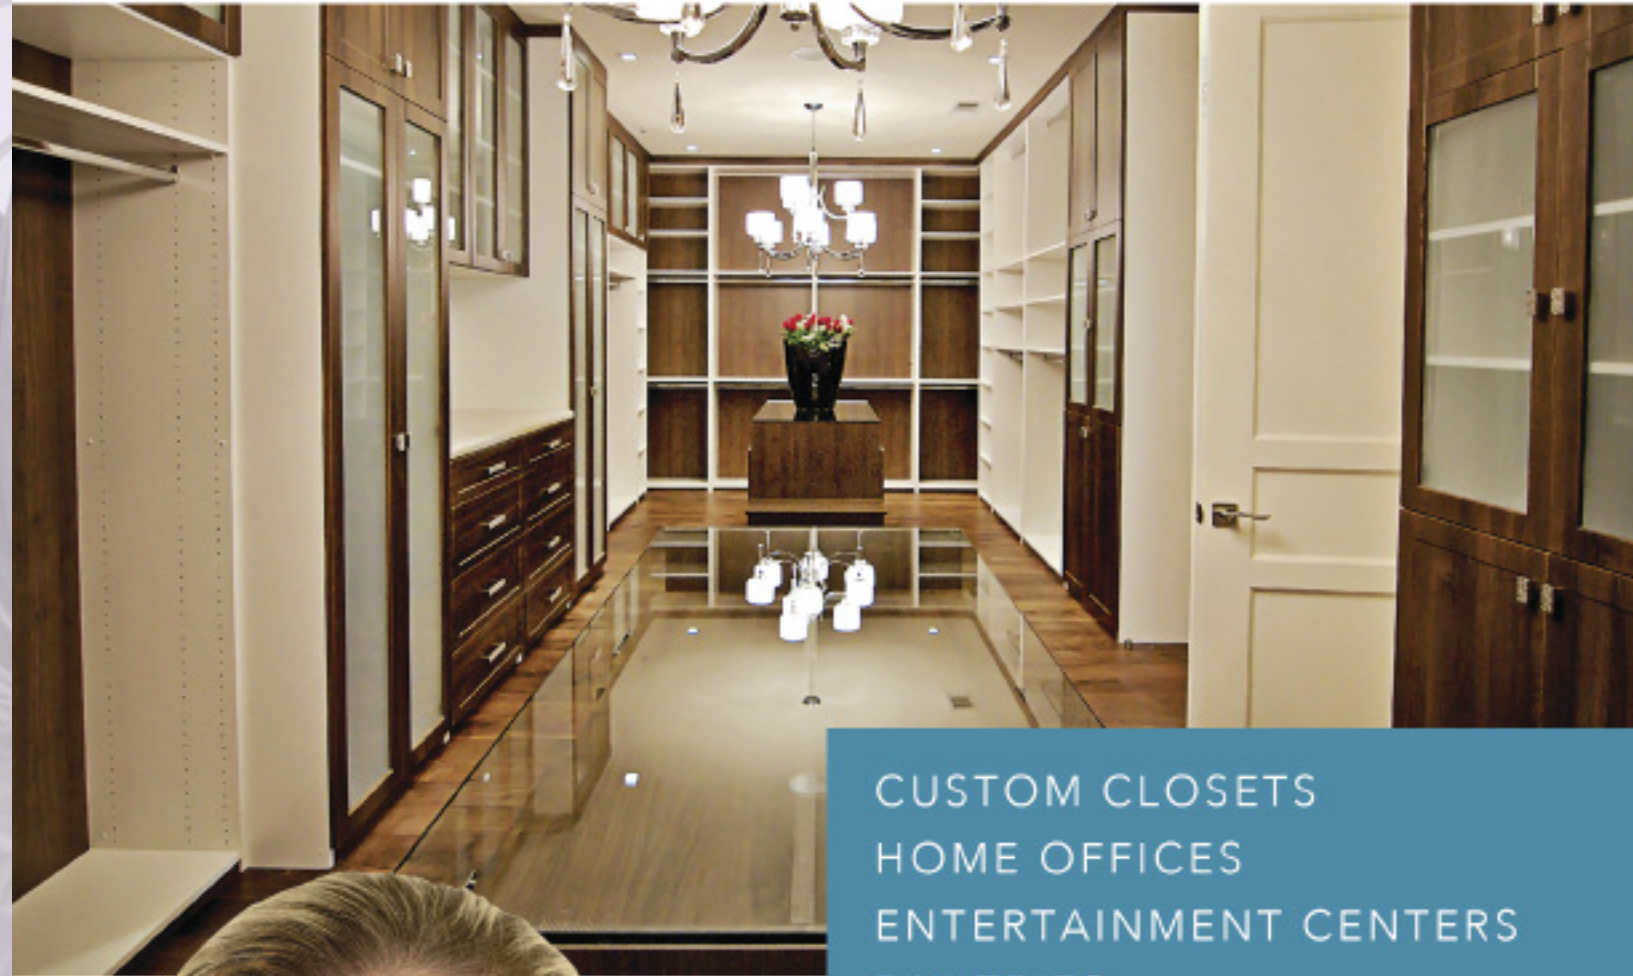

happy wife ♥ happy life

CUSTOM CLOSETS
HOME OFFICES
ENTERTAINMENT CENTERS
PANTRIES
GARAGE SYSTEMS & MORE

THE **ACCENT** GROUP INC.

Family Owned & Operated Since 1988

Visit our New Showroom

M-F 9:30-4:30

2266 NW 30th Place