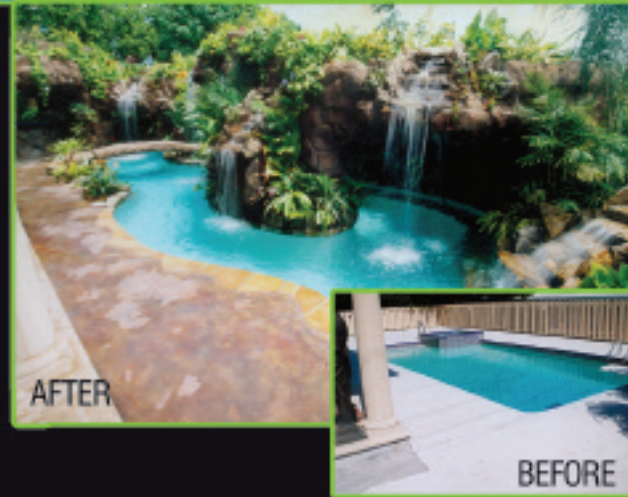

Bowery
LIGHTING IMPORTS

4729 N. University Drive, Lauderhill
MON-FRI 10AM-5:30PM • SAT 10AM-6PM
• CLOSED SUNDAYS
954.749.1859

GRAND CYPRESS ESTATES - PARKLAND

- New Pool & Spa Construction
- Complete Pool Remodeling
- Tile & Stone Bars & Barbeques
- Natural Stone Waterfalls, Ponds and Patios
- Jungle Landscaping