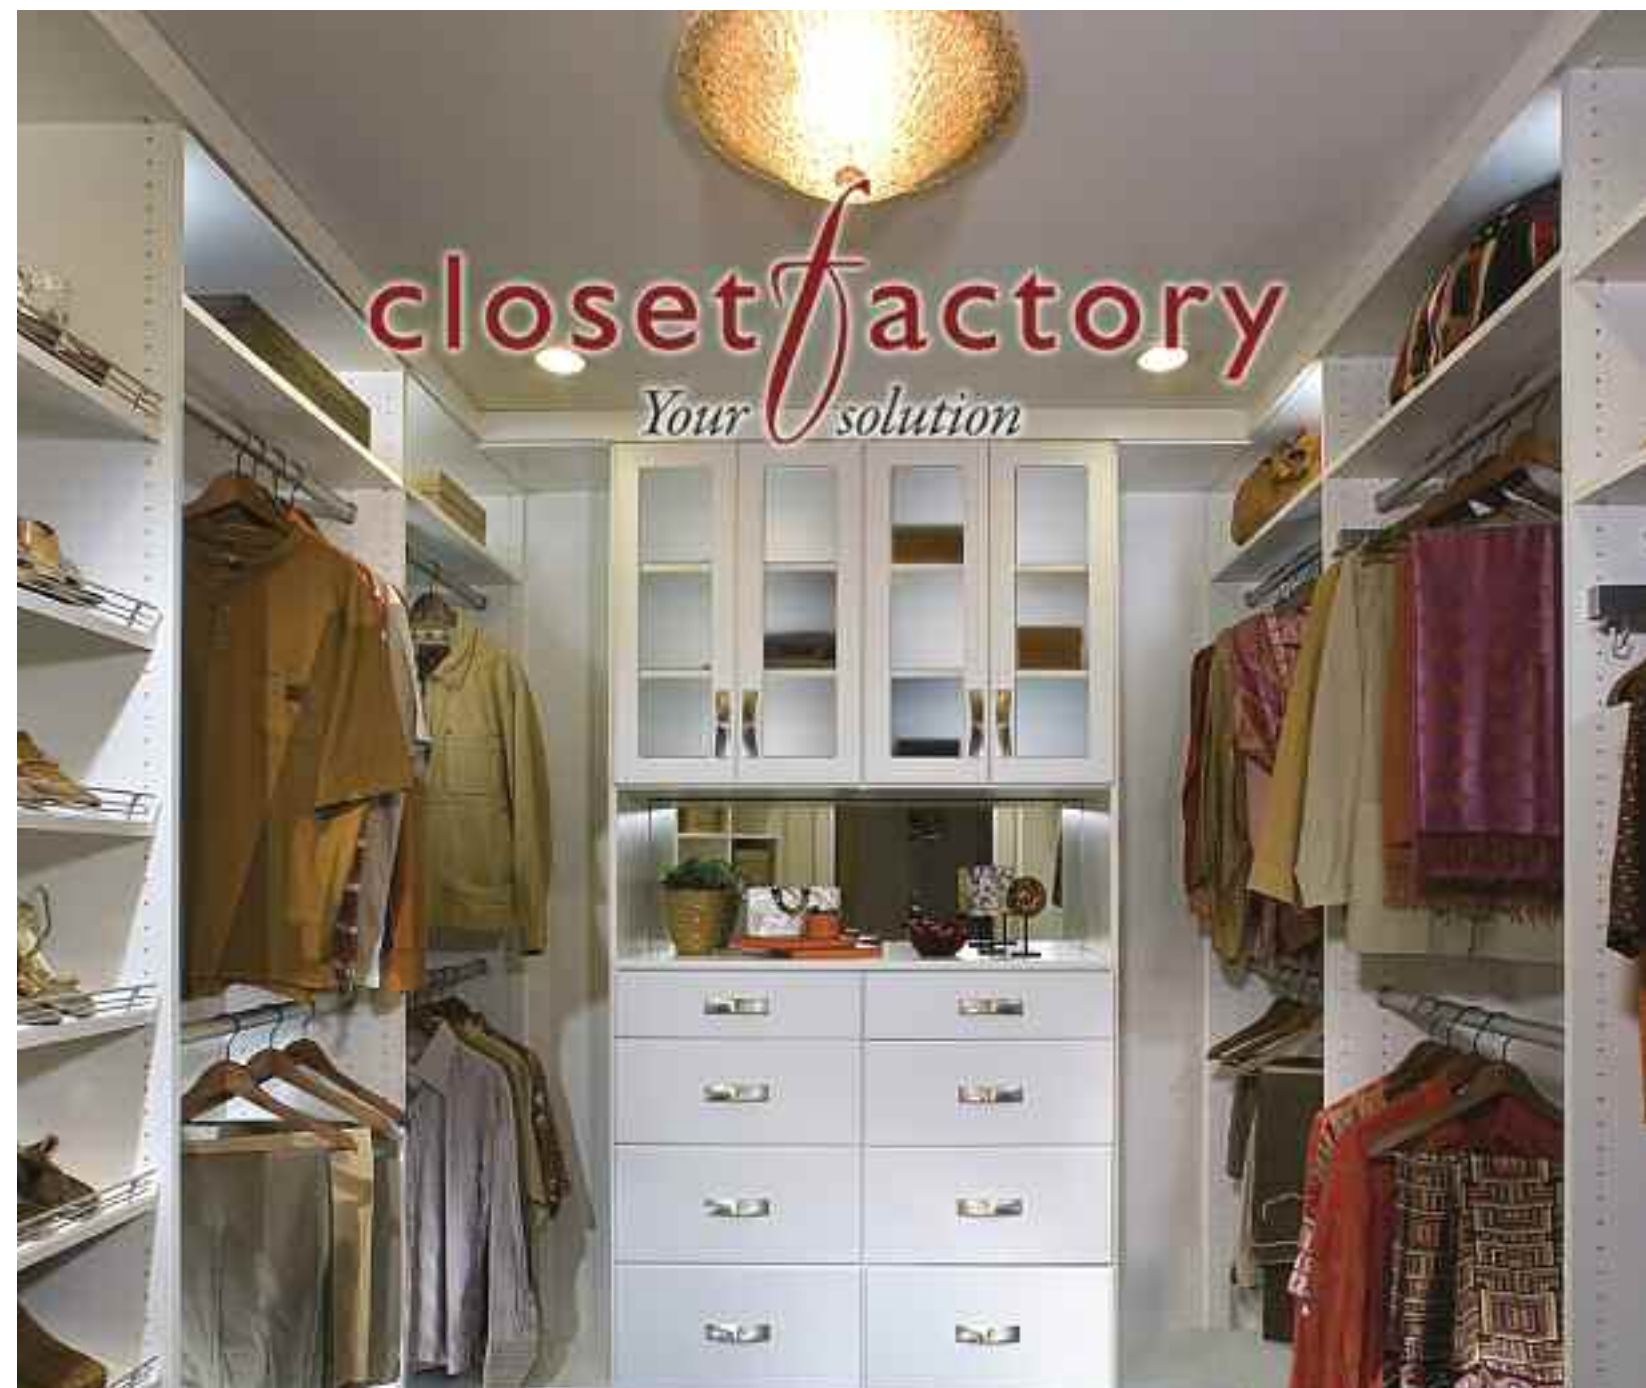

2754 North Federal Highway - Fort Lauderdale, Florida 33306
www.conceptofurniture.com - P 954 308 2052

calligaris

ITALIAN
SMART DESIGN
SINCE 1923

closet factory
Your solution

VISIT OUR NEW
13,000 SQ FT SHOWROOM!
1650 S. POWERLINE RD. - SUITE E - DEERFIELD BEACH