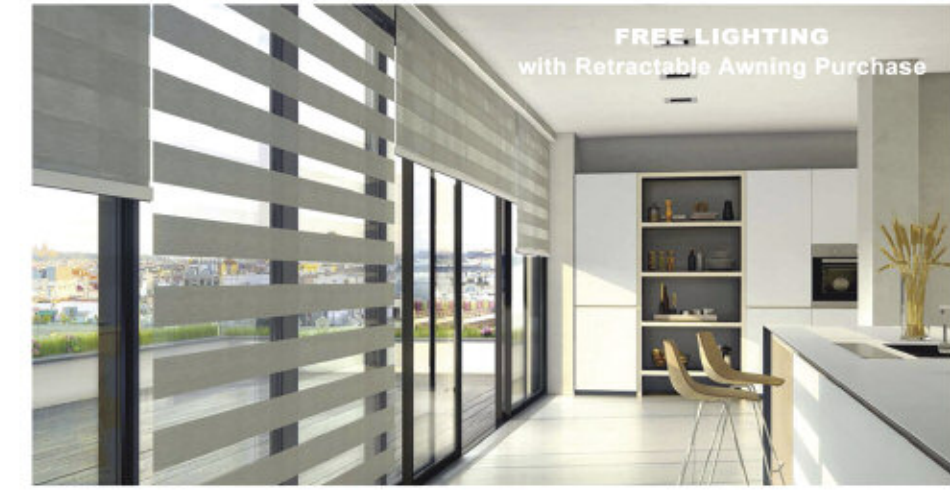

RESIDENTIAL | COMMERCIAL | CUSTOM | INSTALLATION

RESOLUTE SCREENS & SHADES

Resolute Screens offers 25+ years of experience, excellent prices, and a large selection of blinds, hurricane screens, insect/solar screens, and awnings. Our designers will work with your style & budget to create the perfect window treatment solution. World-famous European and American brands. Stunning selection of fabrics and colors.

2023 SPRING AWNING PROMOTION

**FREE LED LIGHTING & WIND SENSOR
+ 50% OFF OUR FRONT DROP SCREEN**
With retractable awning purchase. Until May 31st.

- HURRICANE SHUTTERS
Grade 200
- Retractable Awnings w/ LED option
- Motorized / Manual Screens
- "Duet" 2-Tone Roll-Up Blinds
- Motorized Projection Screens
- Mosquito & Solar Screens
- Drapes, Curtains, Blinds
- Sliding Panel Track Shades
- Commercial & Retail Solutions