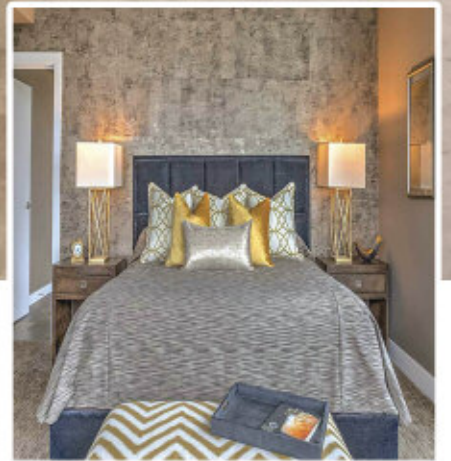

ATLANTIC WALLPAPER & DECOR

LARGEST INVENTORY OF DESIGNER
WALLPAPER & WALLCOVERINGS
VISIT OUR 8,000 SQ. FT SHOWROOM | OPEN 7 DAYS A WEEK
2201 W. ATLANTIC BLVD., POMPANO BEACH
954.971.0522 | www.atlanticwallpaper.com

RESIDENTIAL | COMMERCIAL | CUSTOM | INSTALLATION

RESOLUTE SCREENS & SHADES

Resolute Screens offers 25+ years of experience, excellent prices, and a large selection of blinds, hurricane screens, insect/solar screens, and awnings. Our designers will work with your style & budget to create the perfect window treatment solution. World-famous European and American brands. Stunning selection of fabrics and colors.

2023 SPRING AWNING PROMOTION

**FREE LED LIGHTING & WIND SENSOR
+ 50% OFF OUR FRONT DROP SCREEN**
With retractable awning purchase. Until May 31st.

- HURRICANE SHUTTERS
  Grade 200
- Retractable Awnings w/ LED option
- Motorized / Manual Screens
- "Duet" 2-Tone Roll-Up Blinds
- Motorized Projection Screens
- Mosquito & Solar Screens
- Drapes, Curtains, Blinds
- Sliding Panel Track Shades
- Commercial & Retail Solutions

FREE LIGHTING with Retractable Awning Purchase

ResoluteScreens@gmail.com

561.571.4707
OR
954.874.6024

Licensed & Insured License # U-20970
www.ResoluteScreens.com

SHOWROOM - 15071 S. State Rd. 7 - DELRAY BEACH Follow us on Instagram @ResoluteScreensFL