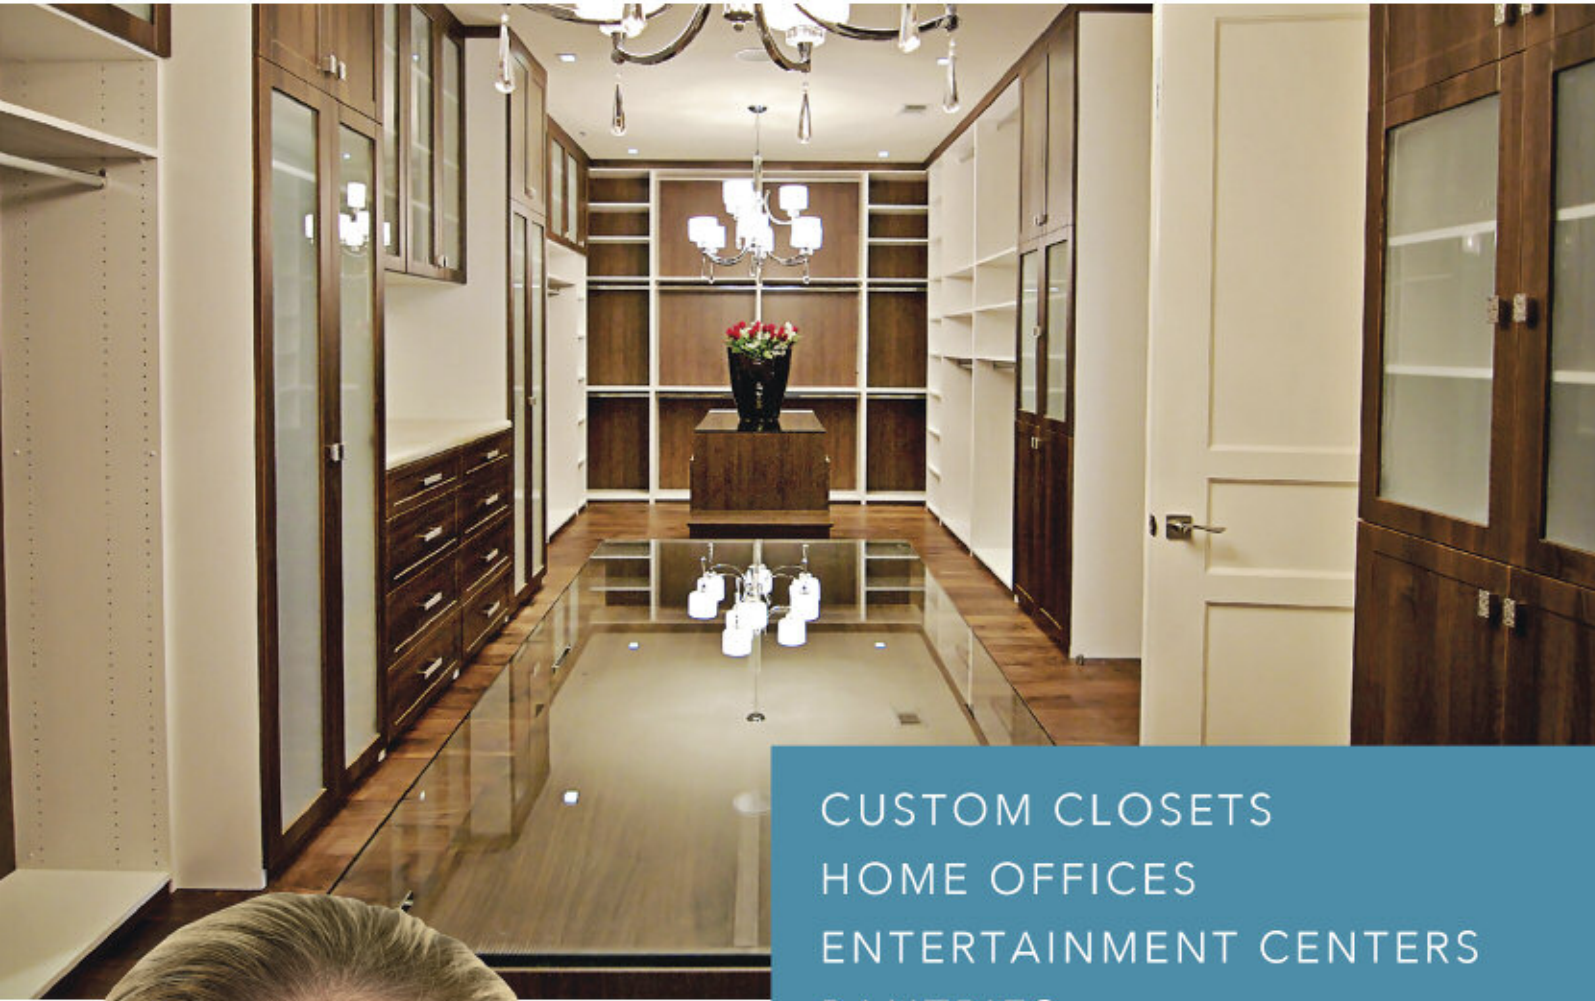

happy wife ♥ happy life

CUSTOM CLOSETS
HOME OFFICES
ENTERTAINMENT CENTERS
PANTRIES
GARAGE SYSTEMS & MORE

THE **ACCENT** GROUP INC.

Family Owned & Operated Since 1988

Visit our New Showroom

M-F 9:30-4:30

2266 NW 30th Place