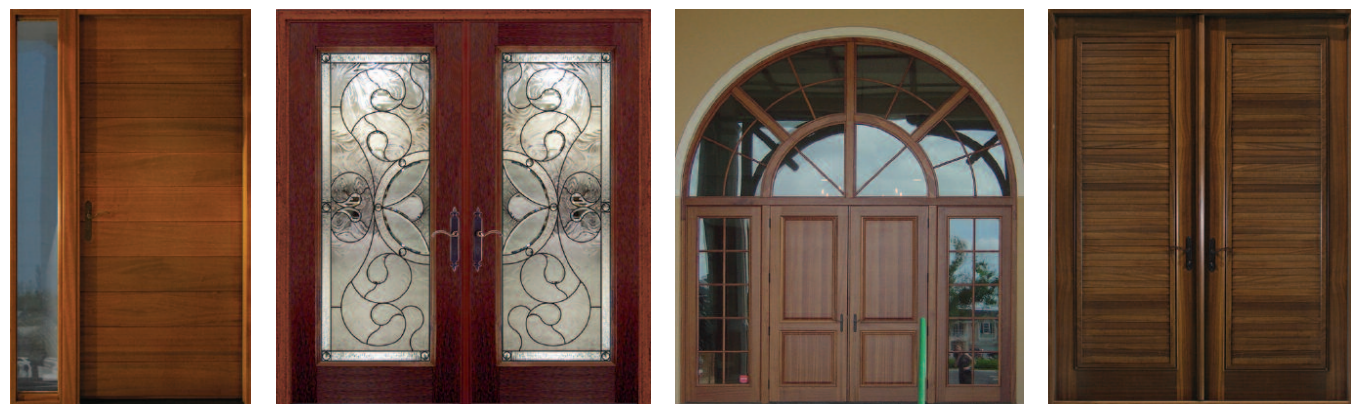

FT. LAUDERDALE, FL (954) 485-6000
MIAMI, FL (305) 517-3844
BOCA RATON, FL (561) 338-7530
ORLANDO, FL (407) 574-8737
FACTORY (800) 628-6268

NEW YORK (718) 616-8200
BOGOTA, COLOMBIA (571) 381-9379
MEXICO, DF 55-5015-1236
PANAMA CITY 507-832-7916
VANCOUVER, BC (604) 200-0148

SANTO DOMINGO (829) 249-6633
SÃO PAULO, BRASIL (011) 3711-9285
ISRAEL 1-80-920-6700
LAGOS, NIGERIA 01-7100047
SOUTH AFRICA 27-10-5001889