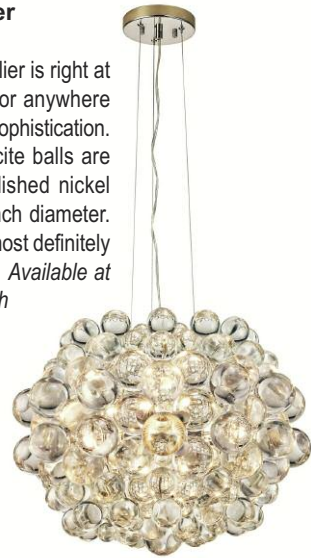

By Harmoni
The Harmoni Series from Dezi Home elevates bath accessories to the forefront of elegance and innovative function. Also available are gorgeous towel bars to complement your bathroom. Available at *Miller's Elegant Hardware, Boca Raton.*

"This elegant cloud-like chandelier is right at home in a dining room, entry, or anywhere you want to add a touch of soft sophistication. Various sizes of solid clear lucite balls are artfully arranged around a polished nickel fixture with an impressive 24 inch diameter. The Taylor Bubble Chandelier most definitely deserves its place in the sun." Available at *Excentricities, Inc. Delray Beach*