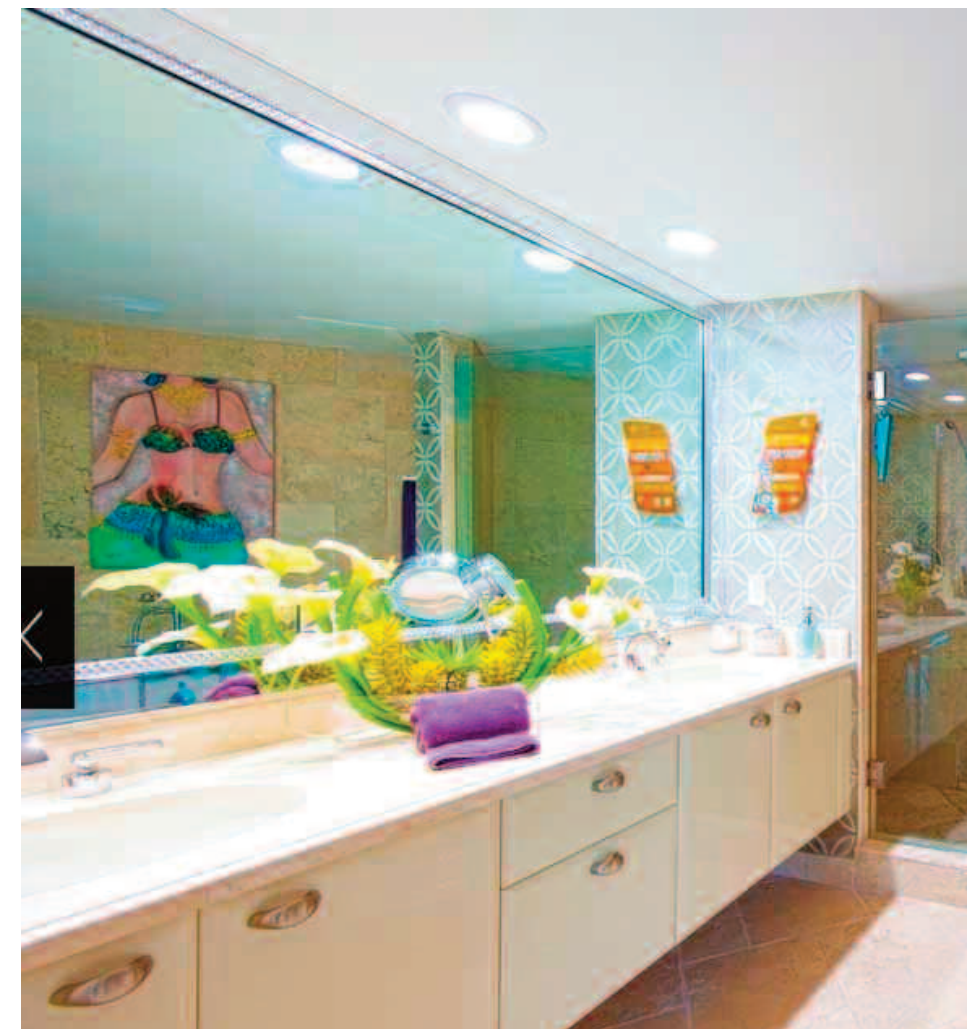

1. **SOURCES:**
   Furniture- Design NS a/k/a Nordic line, Boca Raton, FL.
   Global Views
   Phillips Collection
   Interlude Home/ Weiman
   Old Biscayne Furniture
   Janus et Cie, Dania, FL.
   Plumbing fixtures- Tubs and More, Sunrise, FL.
   Plumber- Brian Jones (Southern Coast Plumbing)
   Electrician- Prestige Electric, a/k/a JCB Electric, Coral Springs, FL.
   Window Treatments- Hunter Douglas installed by Vincente Riopedre.
   Rugs-Saddlemans of Sante Fe
   Painting- Dostie Custom Painting
   Lighting- Crystal Star Lighting, Luna Bella Lighting, Global Views
   Cyan Design
   Fabric- J.F. Fabrics, Tonawanda, N.Y.
   Wall Paper- J. F. Fabrics, Tonawanda, N.Y.
   Mosaics Installed by- Weaver Tile and Grout, Boca Raton, FL.
   Agate Slabs- BR Stone
   Marble Installation- Elegance Marble, Oakland Park, FL.
   Kitchen- Edwood Designs, Margate, FL.
   Materials(Mosaics)- Rainbow, Pompano Beach, FL.
   Mirror & Framing- USA Mirrors
   Shower Enclosure- Giordano Mirror, North Miami, FL.
   Appliances- Coral Springs Appliances, Coral Springs, FL.
   Doors- Sliding Door Co.